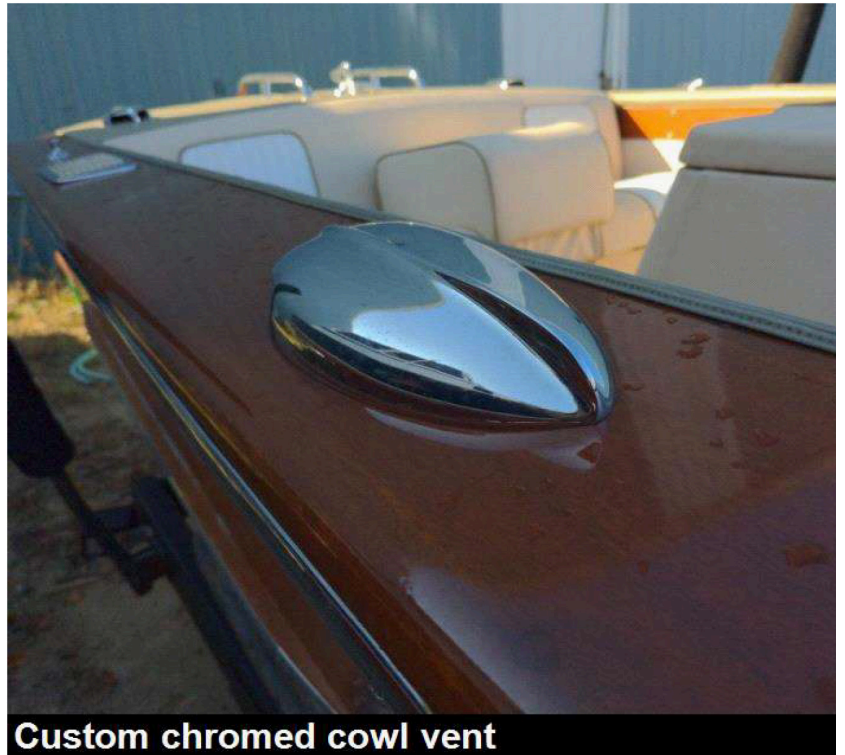

Deck

Custom chromed cowl vent