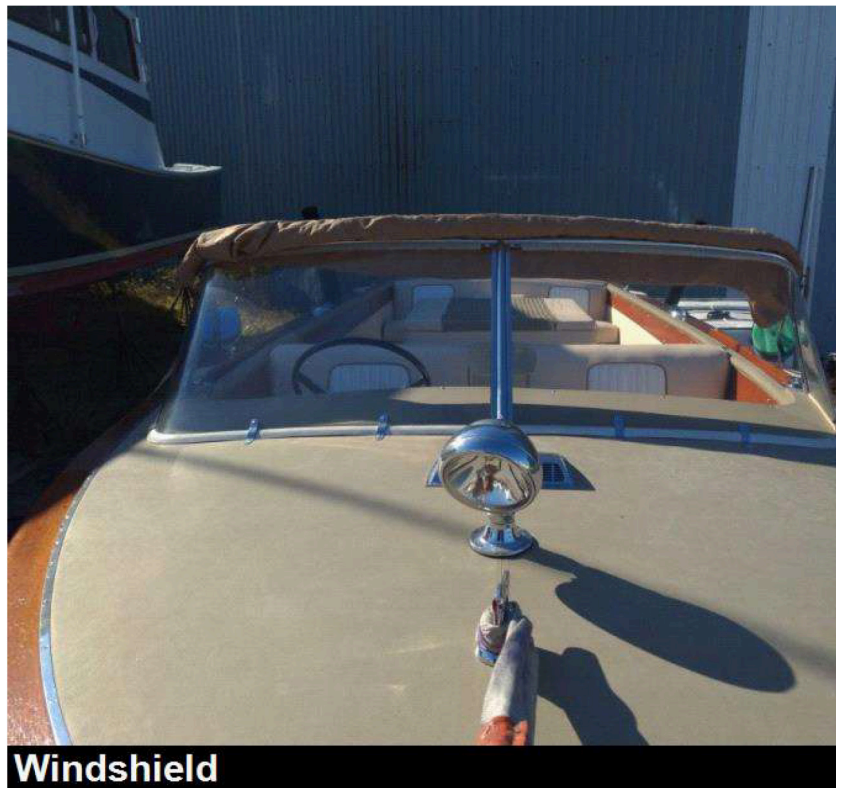

Custom chromed cowl vent

Windshield